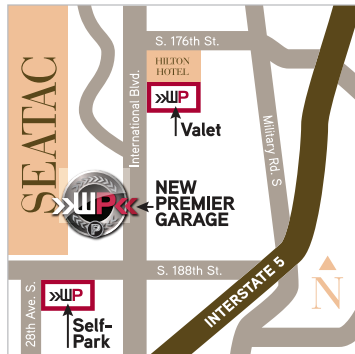

WallyPark

Premier Airport Parking.™

Exclusive offer for Northwest Travel Service Clients

30% OFF *your* ENTIRE STAY*

*Rooftop Self-Park: **\$12.95**; Covered Self-Park **\$14.95**; Premier Valet Service **\$16.95**; plus applicable city taxes & fees

Coupon must be submitted to be redeemed and cannot be combined with any other discount or promotional offers. Discount applied to posted rate. #NTS Exp: 12/31/11

343528

Seatac Parking... Perfected!

AIRPORT PARKING with BENEFITS

- Shuttles Departing Every 5 Minutes
- Open 24/7, 365 Days a Year
- Luggage Assistance Available
- Car Wash & Gasoline Services
- FREE *Seattle Times* & Bottled Water
- WallyClub™ Frequent Parker Program
- Corporate Discount Programs
- Minutes from All Airline Terminals
- Closest Parking Facility to Seatac

*All major credit cards accepted.
No reservations required.*

WallyPark

Premier Airport Parking™

VISIT US ONLINE AT www.WallyPark.com

WallyPark@SEA

Premier: 18613 International Blvd.

Valet: 17808 International Blvd.